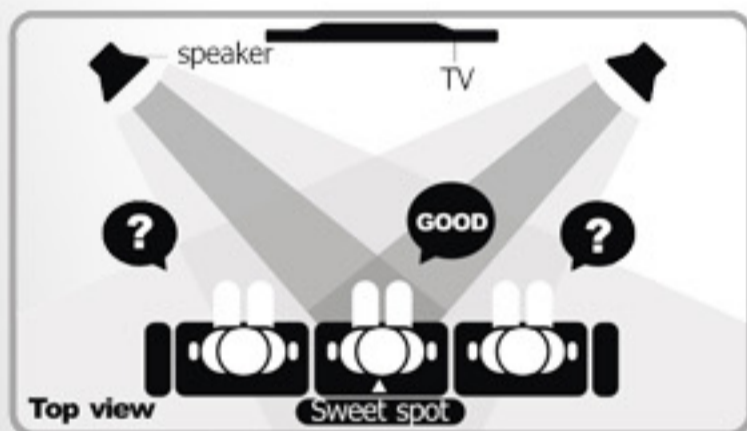

<< **Satellite**

■ INNOVATION

With its unique multi-directional array, the Decous Satellite series provides a high level of sound diffusion, reducing the annoying echo effects of traditional ceiling speakers..

■ THE PLEASURE OF SHARING

In most home theater arrangements, there is only one optimum "Sweet Spot" in which to sit. With its innovative multi-direction projection design, the Decous Satellite series are able to extend the "Sweet Spot" to a "Sweet Zone". Everyone in the room shares the same optimum audio pleasure!

Traditional Arrangement

From Sweet Spot to Sweet Zone

■ FLEXIBLE ARRANGEMENT

There are four different models within the Satellite range, to suit a wide variety of different location and configurations.

SA-1A

VISIBLE AND BEAUTIFUL

The cabinet is made of solid aluminum and finished with a highly polished "Diamond Cut" surface treatment. The stylish curves and high quality craftsmanship are elegant and designed to integrate harmoniously within modern interiors.