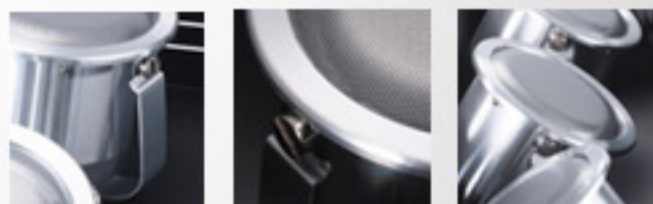

For more information and photos, please visit us at WWW.DECOUS.COM

We support responsible and ethical email marketing practices. Please know that we respect your right to be removed from this marketing campaign. If you prefer not to receive these messages, please reply to this email with the word "unsubscribe" in the subject line. This correspondence may be a newsletter, press release, solicitation or advertisement. We encourage and support best practices in responsible email marketing.