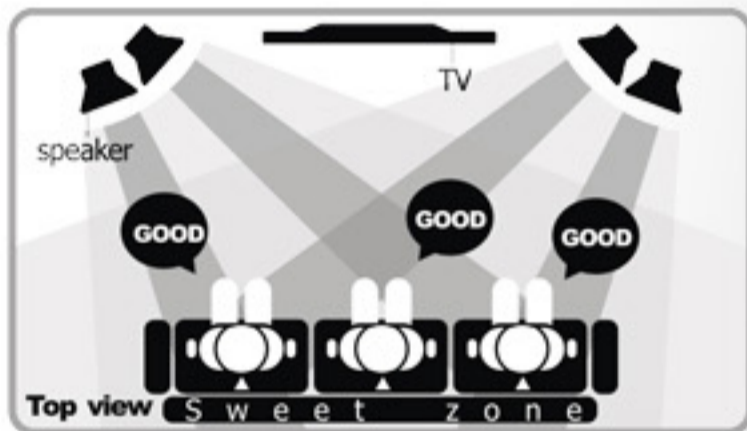

<< **Satellite**

■ INNOVATION

With its unique multi-directional array, the Decous Satellite series provides a high level of sound diffusion, reducing the annoying echo effects of traditional ceiling speakers..

■ THE PLEASURE OF SHARING

In most home theater arrangements, there is only one optimum "Sweet Spot" in which to sit. With its innovative multi-direction projection design, the Decous Satellite series are able to extend the "Sweet Spot" to a "Sweet Zone". Everyone in the room shares the same optimum audio pleasure!

Traditional Arrangement

From Sweet Spot to Sweet Zone

■ FLEXIBLE ARRANGEMENT

There are four different models within the Satellite range, to suit a wide variety of different location and configurations.

SA-1A

VISIBLE AND BEAUTIFUL

The cabinet is made of solid aluminum and finished with a highly polished "Diamond Cut" surface treatment. The stylish curves and high quality craftsmanship are elegant and designed to integrate harmoniously within modern interiors.