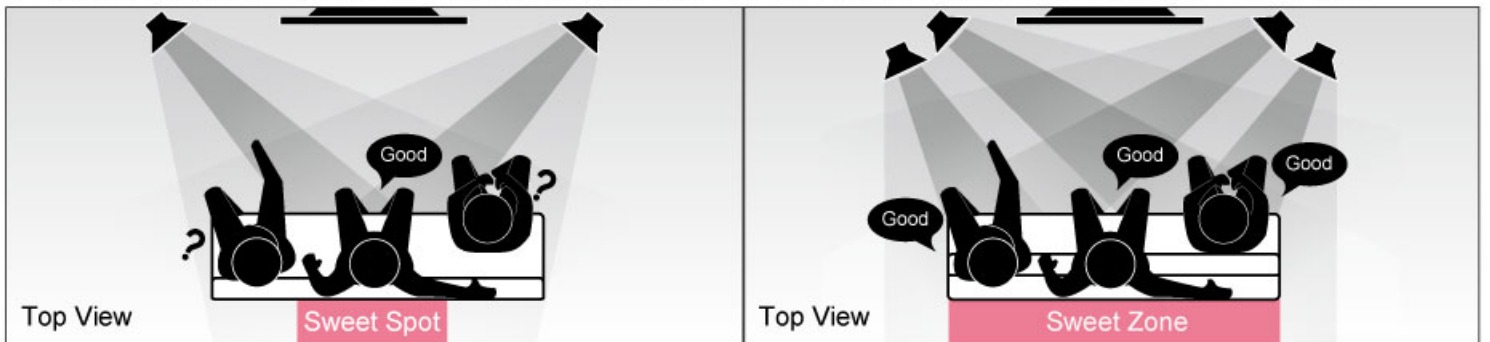

The Sound of Inspiration

Satellite

Innovation

With its unique multi-directional array, the Décous Satellite series provides a high level of sound diffusion, reducing the annoying echo effects of traditional ceiling speakers.

Available in White, Silver and Black to match your décor.

Distribute by

Uncompromising Performance

Optimum speaker projection is essential for creating the best surround effect. With the creative design of the Satellite range, the performances will no longer compromise to the placement of the speaker.

The Pleasure Of Sharing

In most home theater arrangements, there is only one optimum "Sweet Spot" in which to sit. With its innovative multi-direction projection design, the Décous Satellite series are able to extend the "Sweet Spot" to a "Sweet Zone". Everyone in the room shares the same optimum audio pleasure.