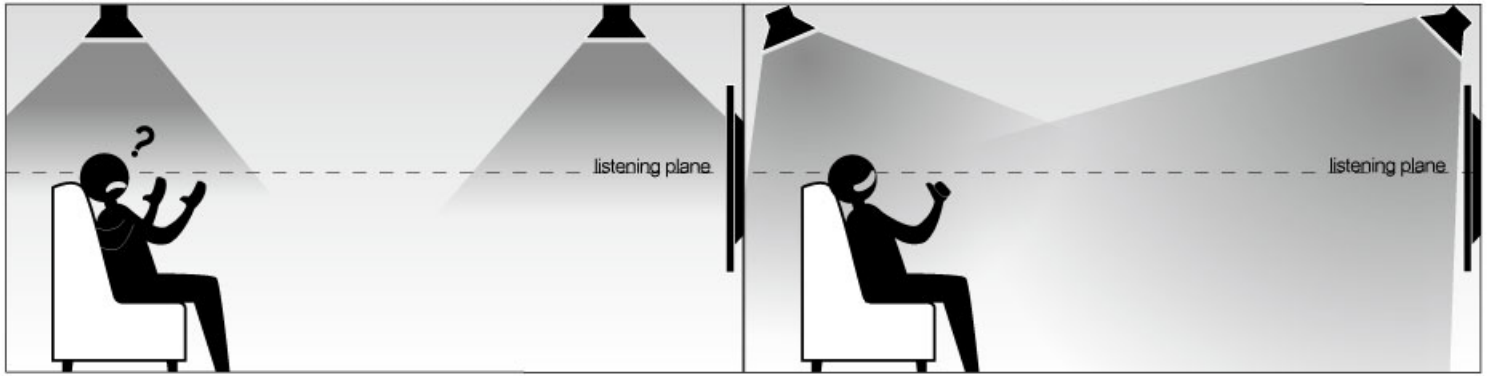

The Sound of Inspiration

Satellite

Innovation

With its unique multi-directional array, the Décous Satellite series provides a high level of sound diffusion, reducing the annoying echo effects of traditional ceiling speakers.

Visible And Beautiful

The cabinet is made of solid aluminum and finished with a highly polished "Diamond Cut" surface treatment. The stylish curves and high quality craftsmanship are elegant and designed to integrate harmoniously within modern interiors.

Available in White, Silver and Black to match your décor.

Distribute by

Uncompromising Performance

Optimum speaker projection is essential for creating the best surround effect. With the creative design of the Satellite range, the performances will no longer compromise to the placement of the speaker.

The Pleasure Of Sharing

In most home theater arrangements, there is only one optimum "Sweet Spot" in which to sit. With its innovative multi-direction projection design, the Décous Satellite series are able to extend the "Sweet Spot" to a "Sweet Zone". Everyone in the room shares the same optimum audio pleasure.